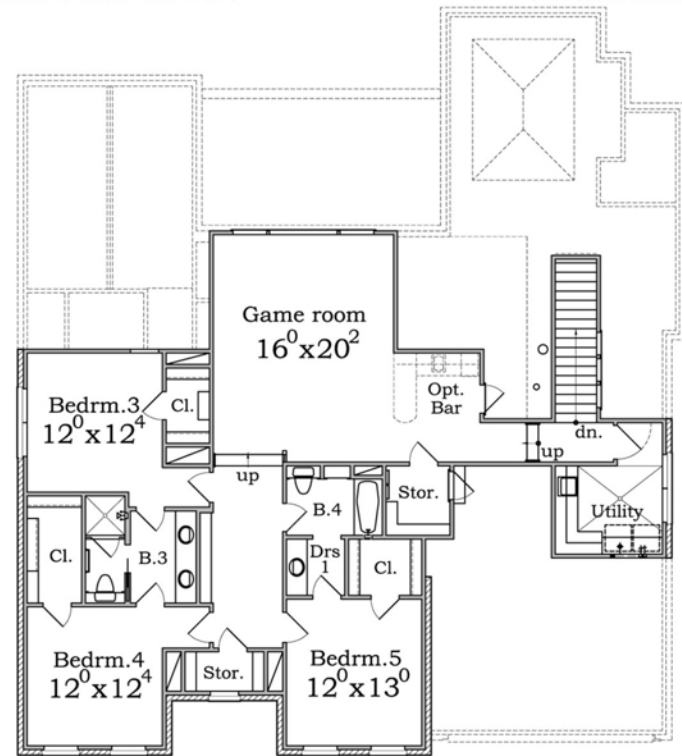

(713) 973-0700

Approx. Living Area	
First Floor	2,552 sq. ft.
Second Floor	1,564 sq. ft.
Total	4,116 sq. ft.

Perimeter 59'-2" x 66'-4"
Job No. 170307

13915 Saint Marys Lane

This drawing is only a representation. Room sizes and square footages are approximate. Builder reserves the right to alter plans, specifications and materials.

First Floor Plan

Second Floor Plan