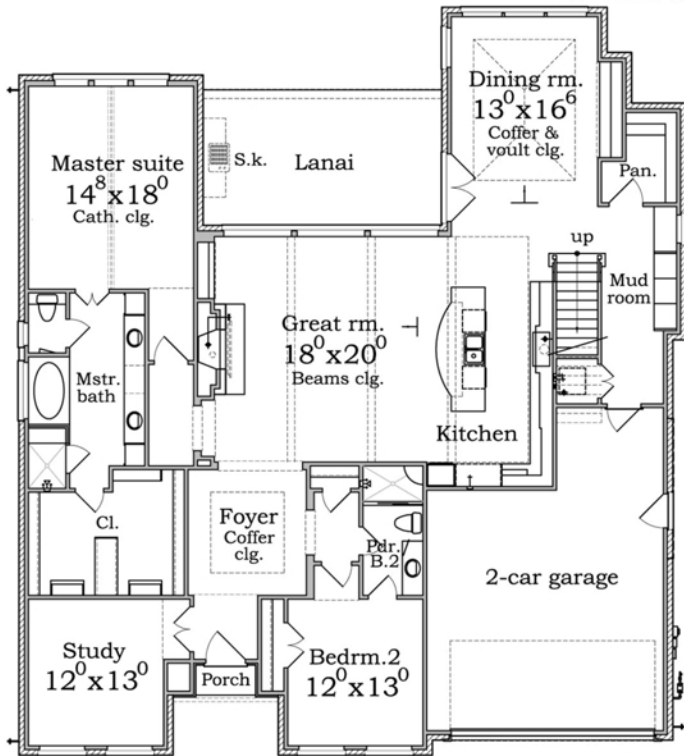

(713) 973-0700

Approx. Living Area	
First Floor	2,552 sq. ft.
Second Floor	1,564 sq. ft.
Total	4,116 sq. ft.

Perimeter 59'-2" x 66'-4"
Job No. 170307

13915 Saint Marys Lane

This drawing is only a representation. Room sizes and square footages are approximate. Builder reserves the right to alter plans, specifications and materials.

First Floor Plan

Second Floor Plan